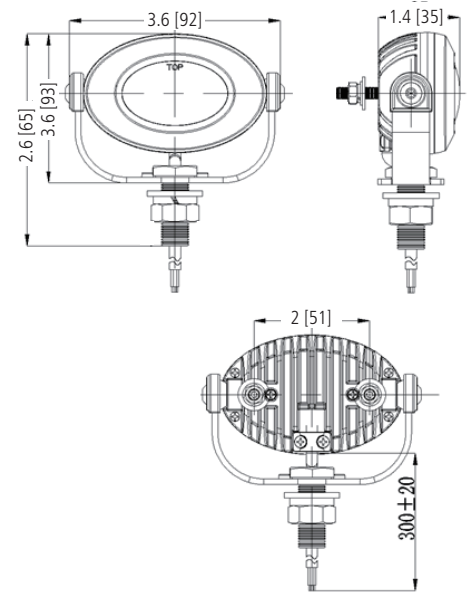

EW2020 Spot

EW2021 Flood

WORKLAMPS

Beacons | Lightbars | Minibars | Directional LEDs | Back-Up Alarms | Camera Systems

EW2020 SERIES

Oval LED

EW2020 Series worklamps offer not only the choice of spot or flood illumination, but they also offer the latest technology and the very brightest white light for your application. These LED worklamps provide over 80,000 hours of maintenance free life expectancy coupled with extremely low amp draw. The EW2020's can be surface or bracket mounted and are supplied with blue, black, chrome, and white bezels (available in singles and pairs).

Models

PART NO.	VOLTAGE	AMPS	RAW LUMENS	EFFECTIVE LUMENS	TYPE
EW2021	12-24	0.9	300	250	Flood
EW2020	12-24	0.9	300	250	Spot
EW2021-P	12-24	0.9	300	250	Flood, pair
EW2020-P	12-24	0.9	300	250	Spot, pair

Features and Benefits

- Two 3-watt LEDs
- Surface or bracket mount
- Polycarbonate lens
- Aluminum heatsink housing
- Includes four bezels: chrome, black, white & blue
- IP67, R10
- Warranty: 3 years

Accessories - Bezel Options