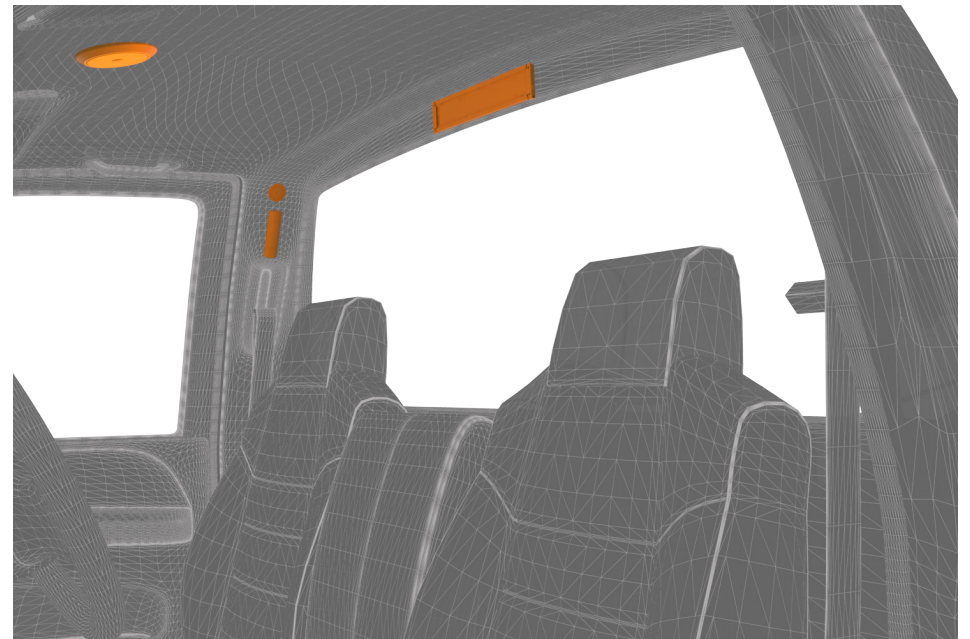

INTERIOR LIGHTING

Recommended installation location options