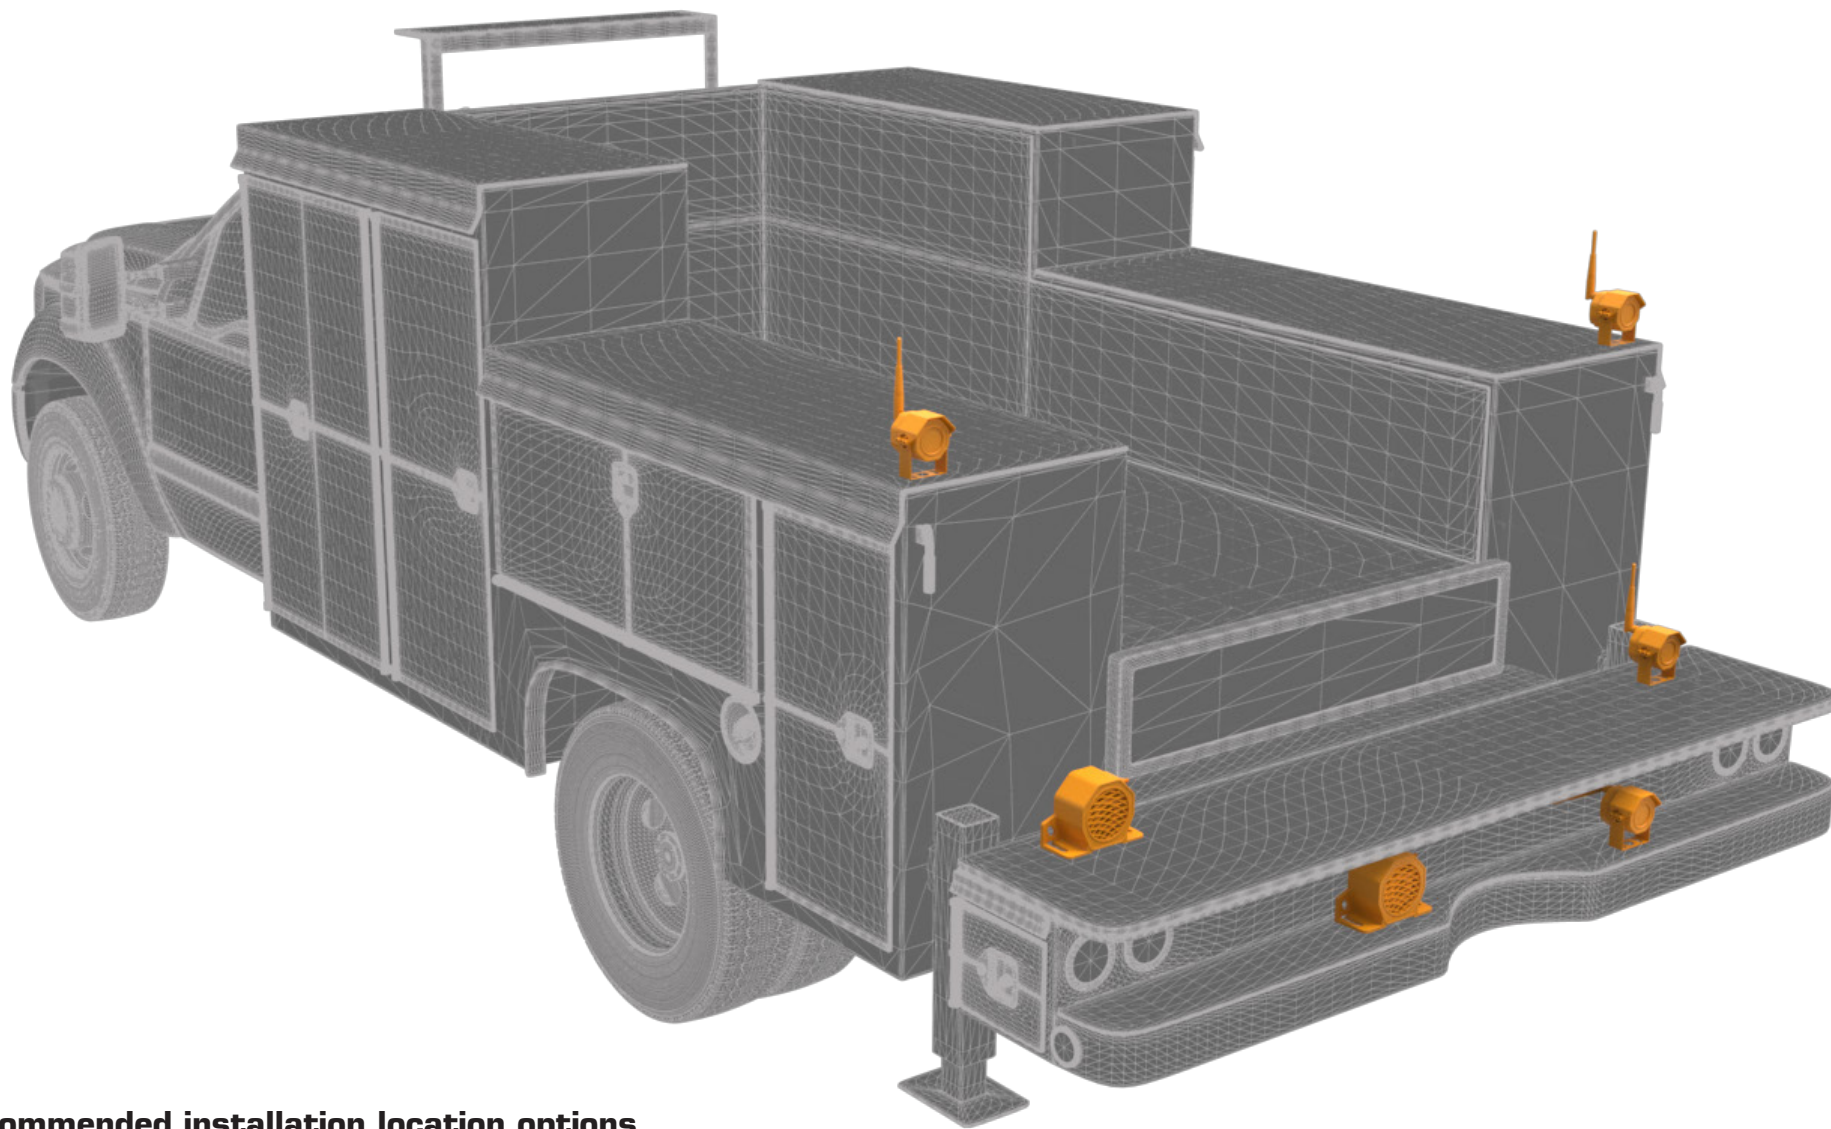

13"

EW0700

- T 6 LED
- V 12-24
- A 0.5
- L 400 Raw, 350 Effective
- Flood
- CE, RoHS
- 3 Year

22"

EW0701

- T 12 LED
- V 12-24
- A 0.9
- L 1250 Raw, 1200 Effective
- Flood
- CE, RoHS
- 3 Year

REVERSING SAFETY