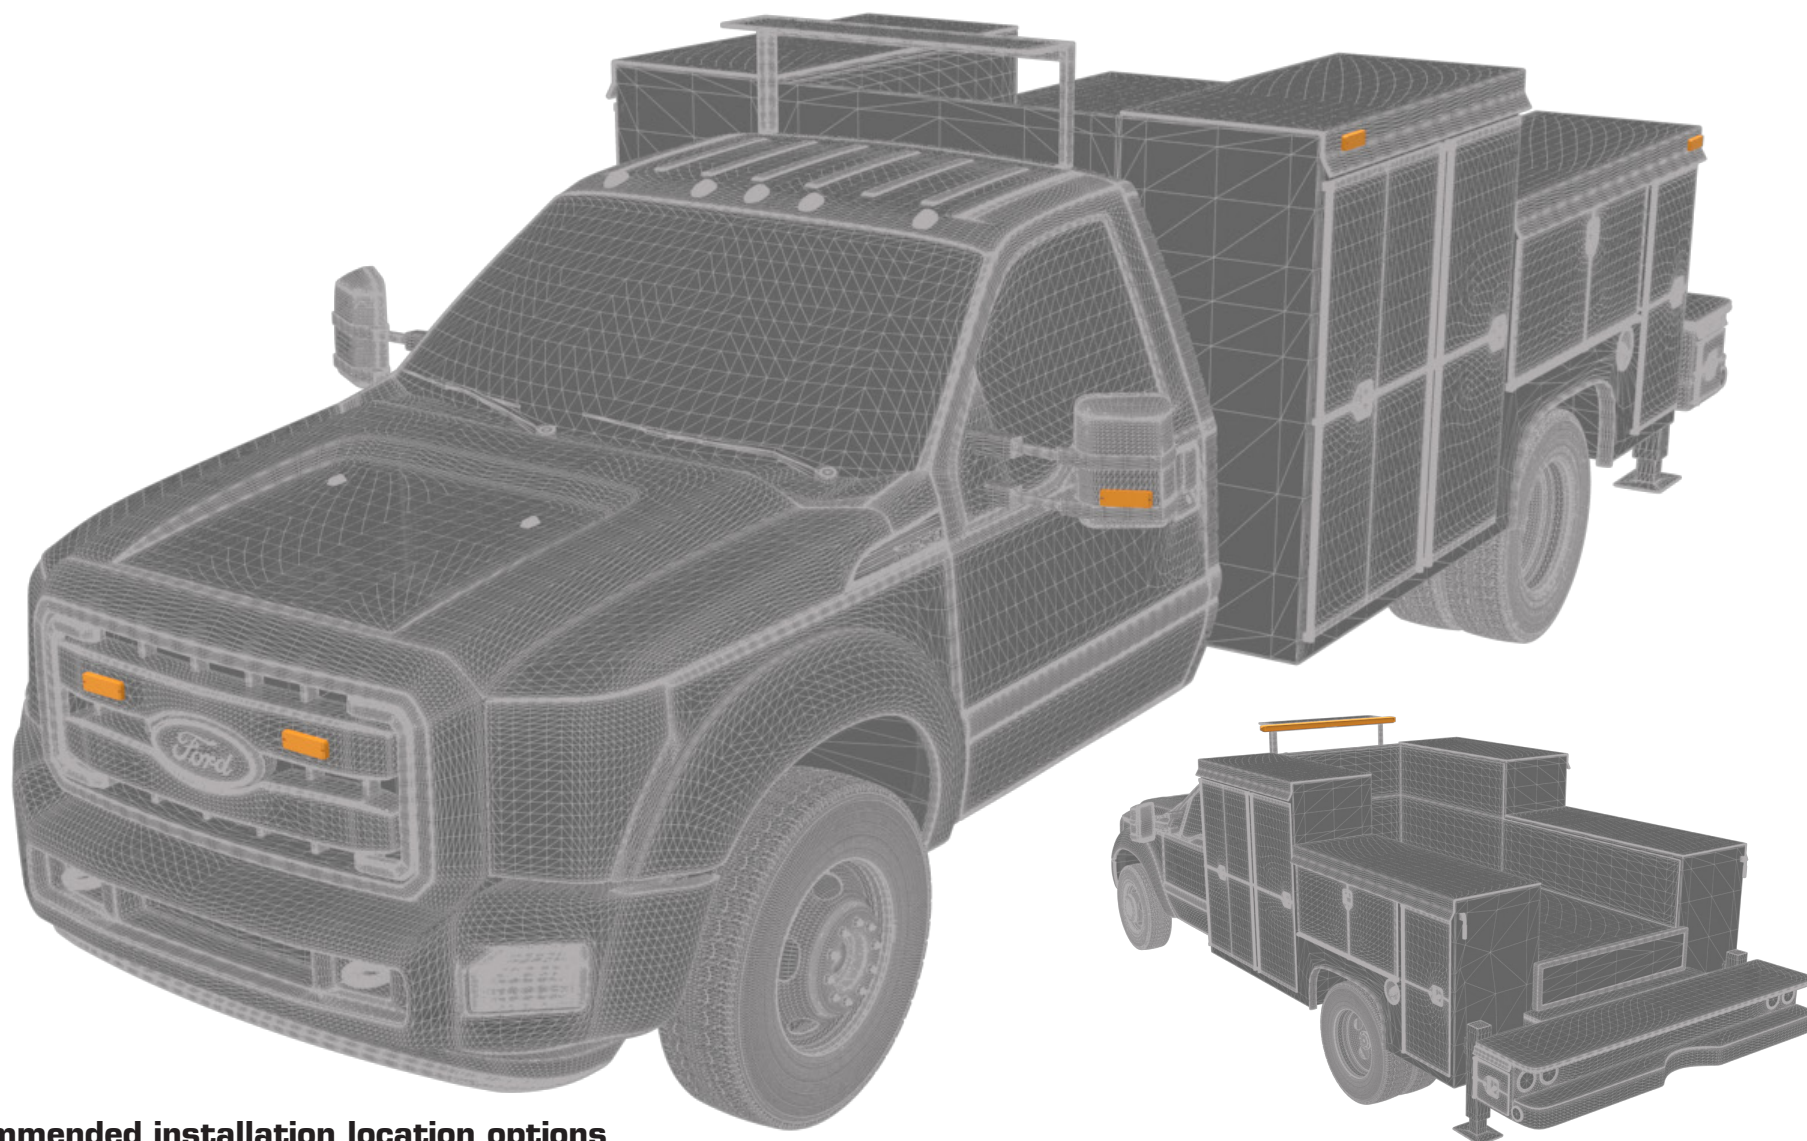

DIRECTIONAL WARNING

Recommended installation location options