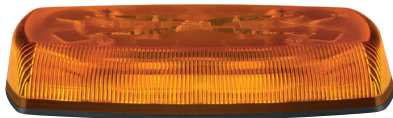

UTILITY SOLUTIONS

5585A REFLEX

- **C** Amber
- **V** 12-24
- **A** 5.1
- **X** 4 Bolt
- **⊕** SAE J845 Class I, CE, R10, IP65
- **⌚** 3 Year

AVAILABLE COLORS

Amber, Blue, Clear, Green, Red & Amber/Clear
(MG models amber illumination only)