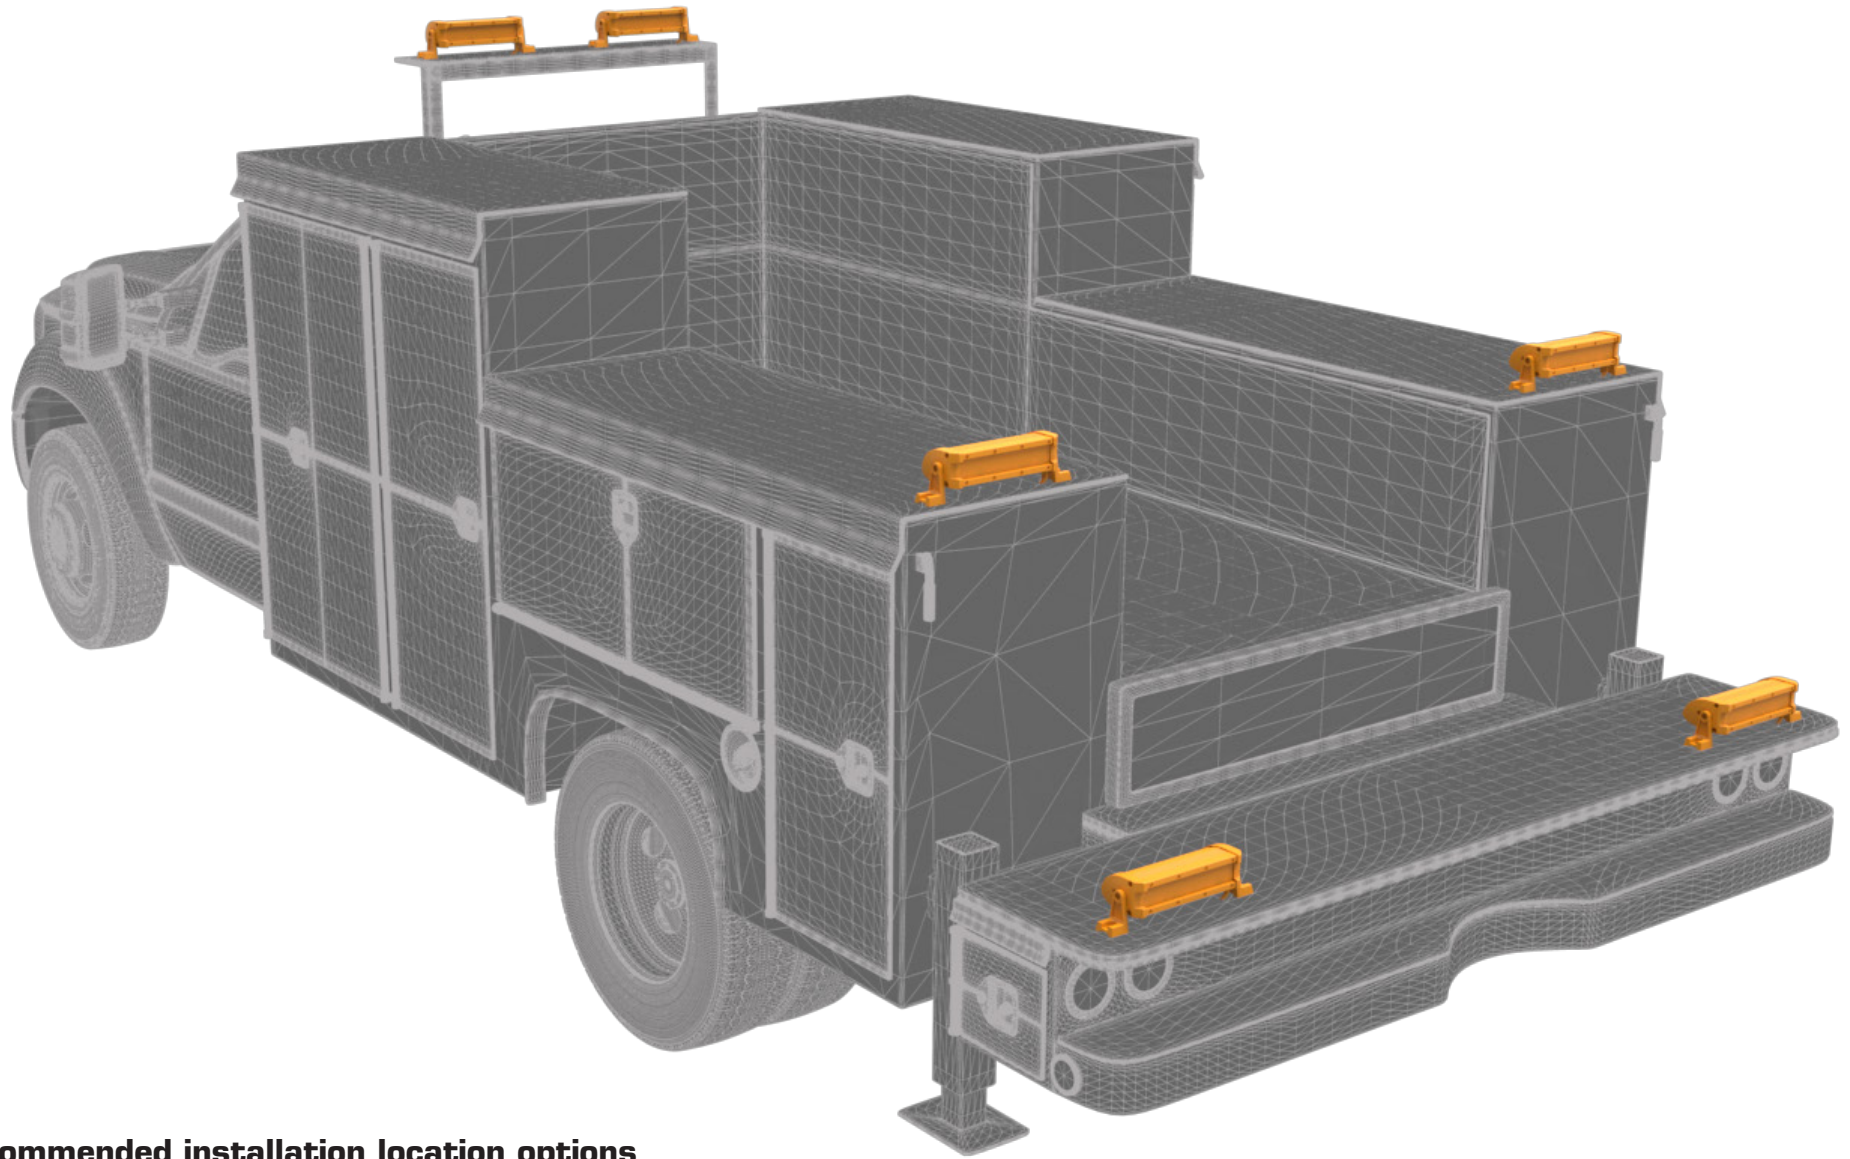

UTILITY BARS

Recommended installation location options