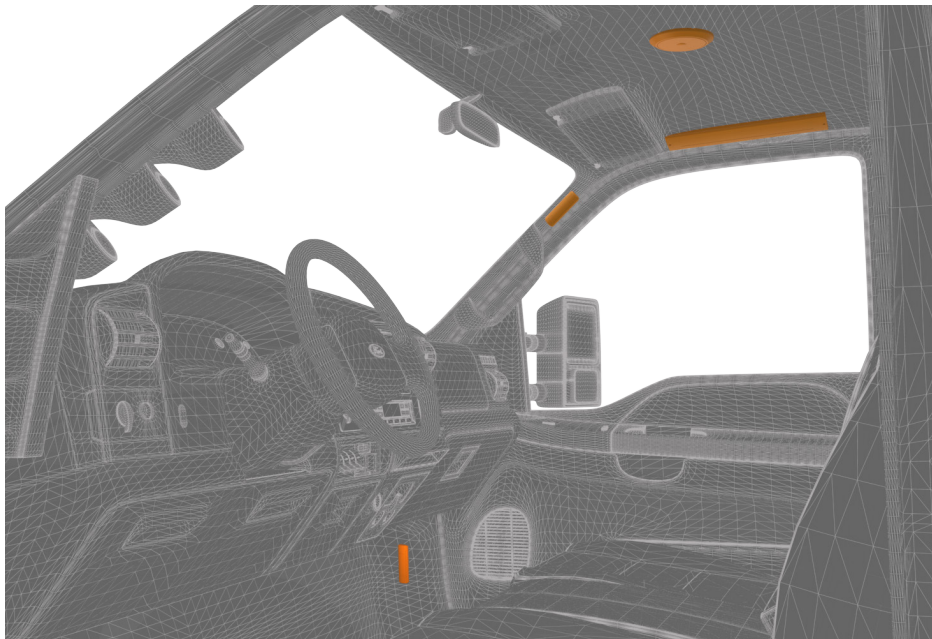

INTERIOR LIGHTING

Recommended installation location options