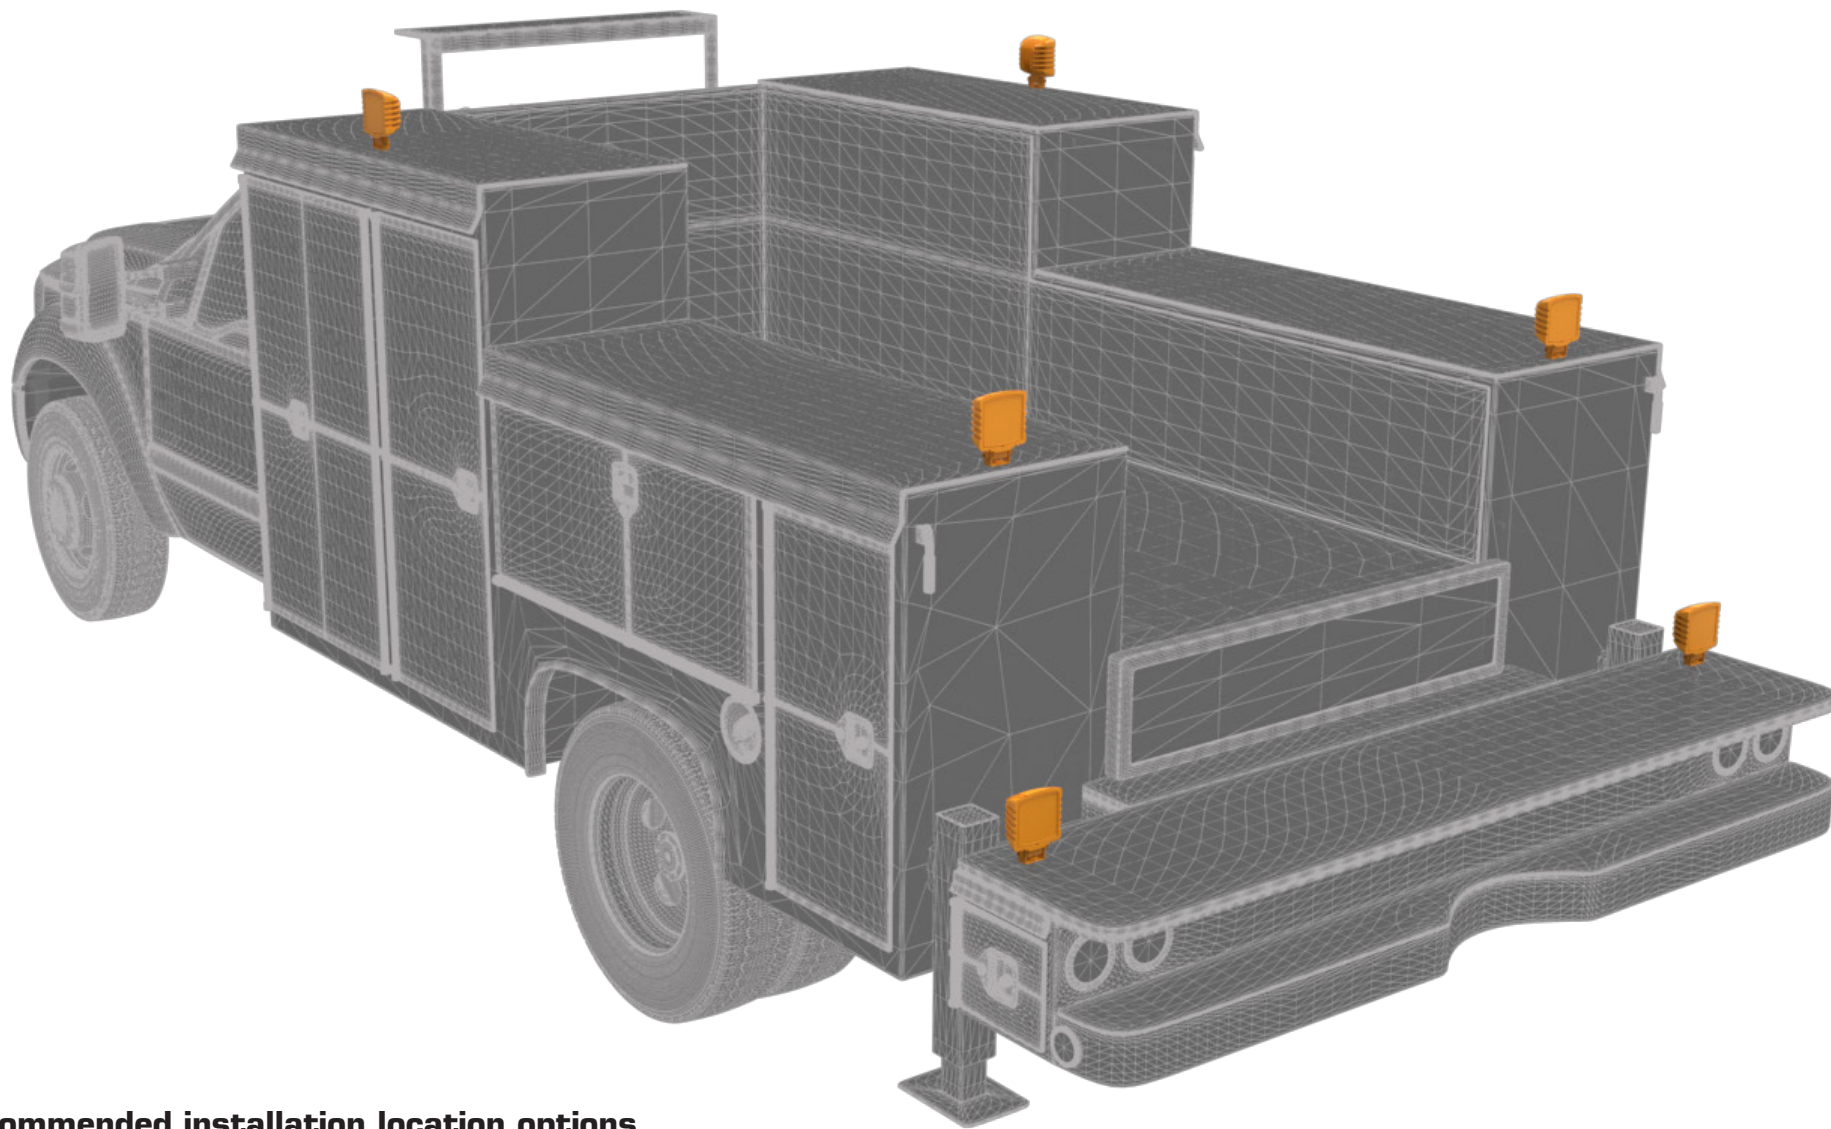

WORKLAMPS

Recommended installation location options