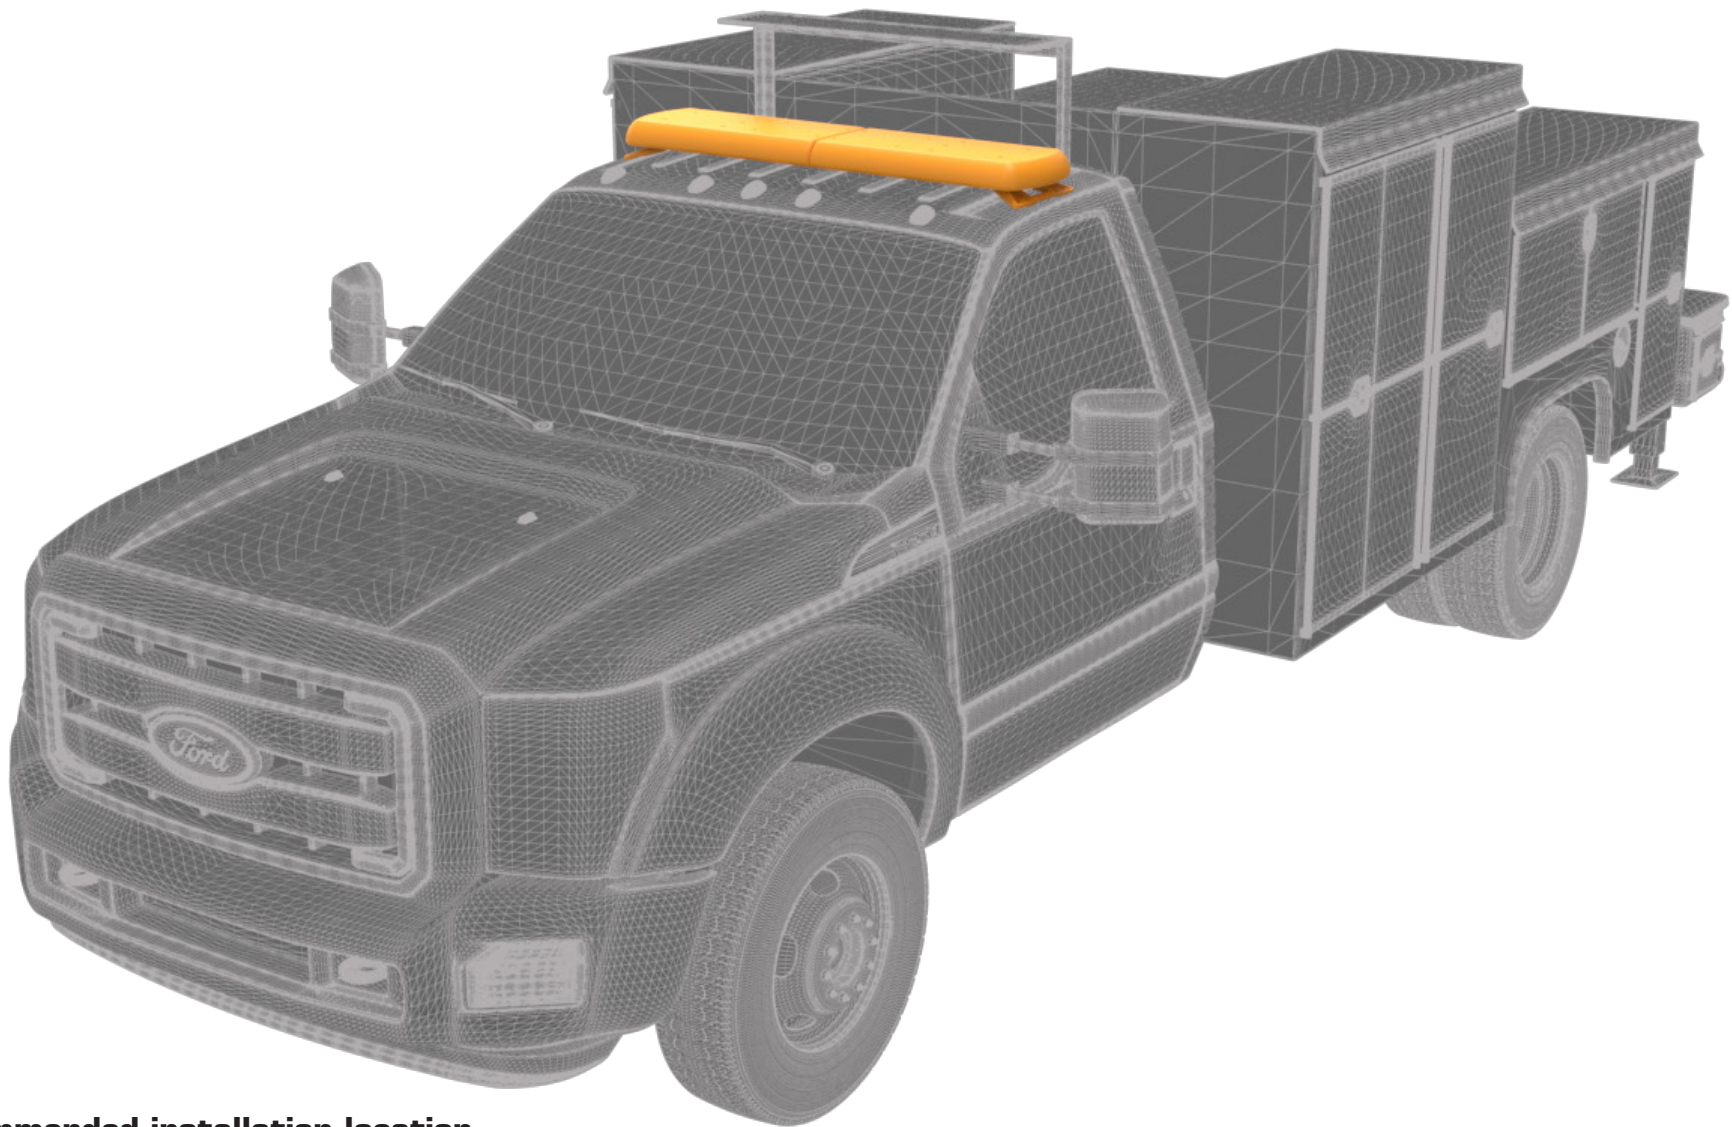

LIGHTBARS

Recommended installation location