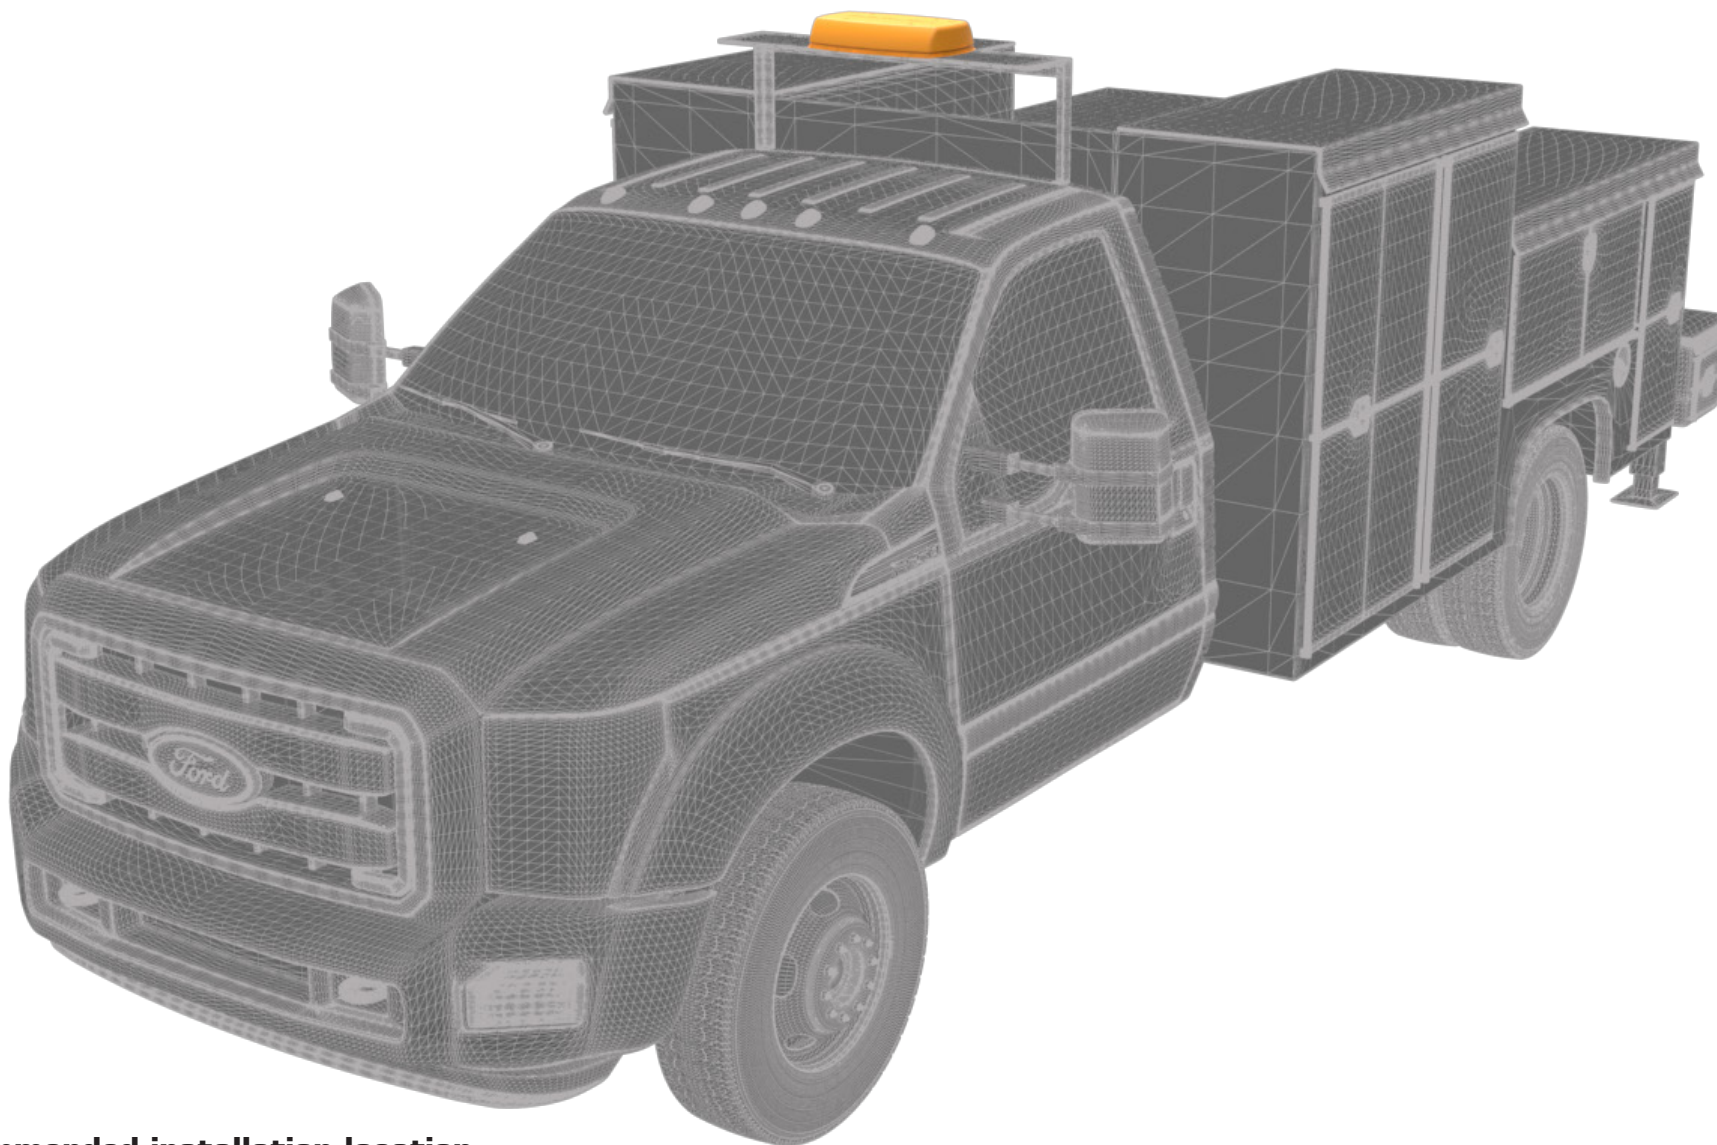

MINIBARS

Recommended installation location