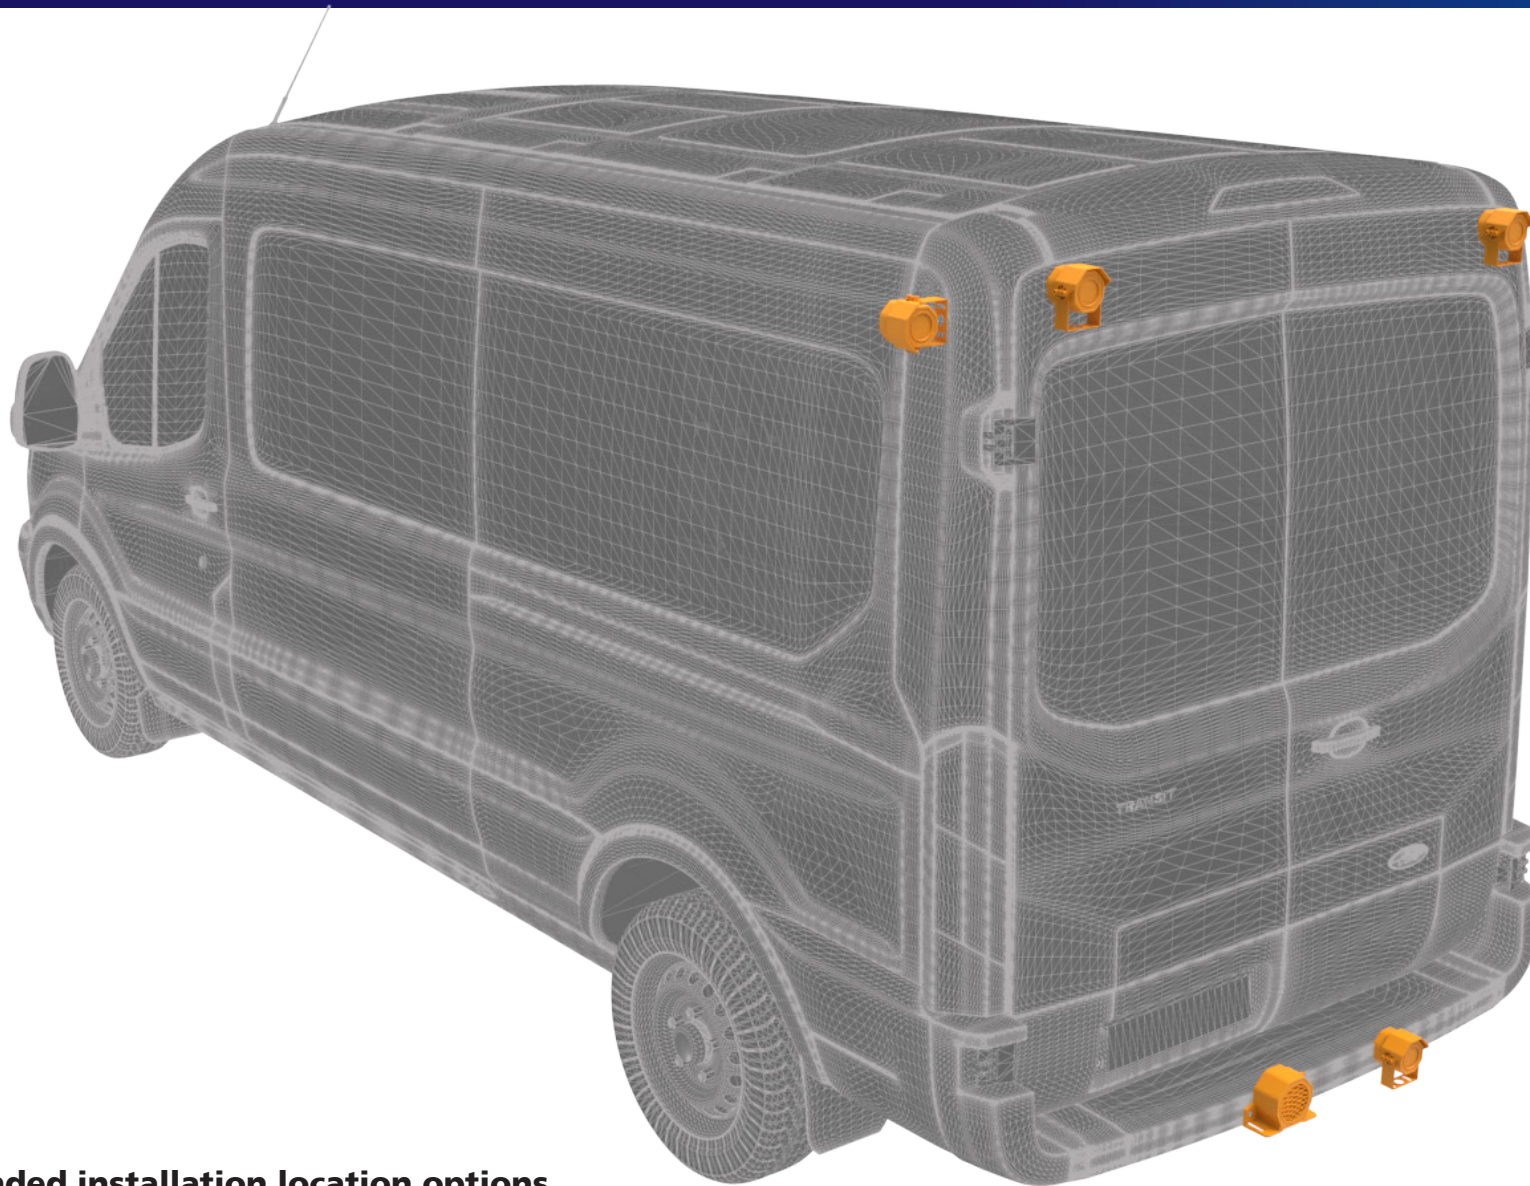

REVERSING SAFETY

Recommended installation location options