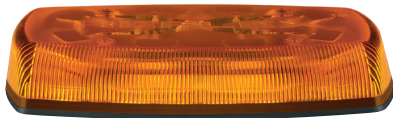

TRANSIT VAN SOLUTIONS

5585A REFLEX

- **C** Amber
- **V** 12-24
- **A** 5.1
- **X** 4 Bolt
- **⊕** SAE J845 Class I, CE, R10, IP65
- **⌚** 3 Year

AVAILABLE COLORS

Amber, Blue, Clear, Green, Red & Amber/Clear
(MG models amber illumination only)