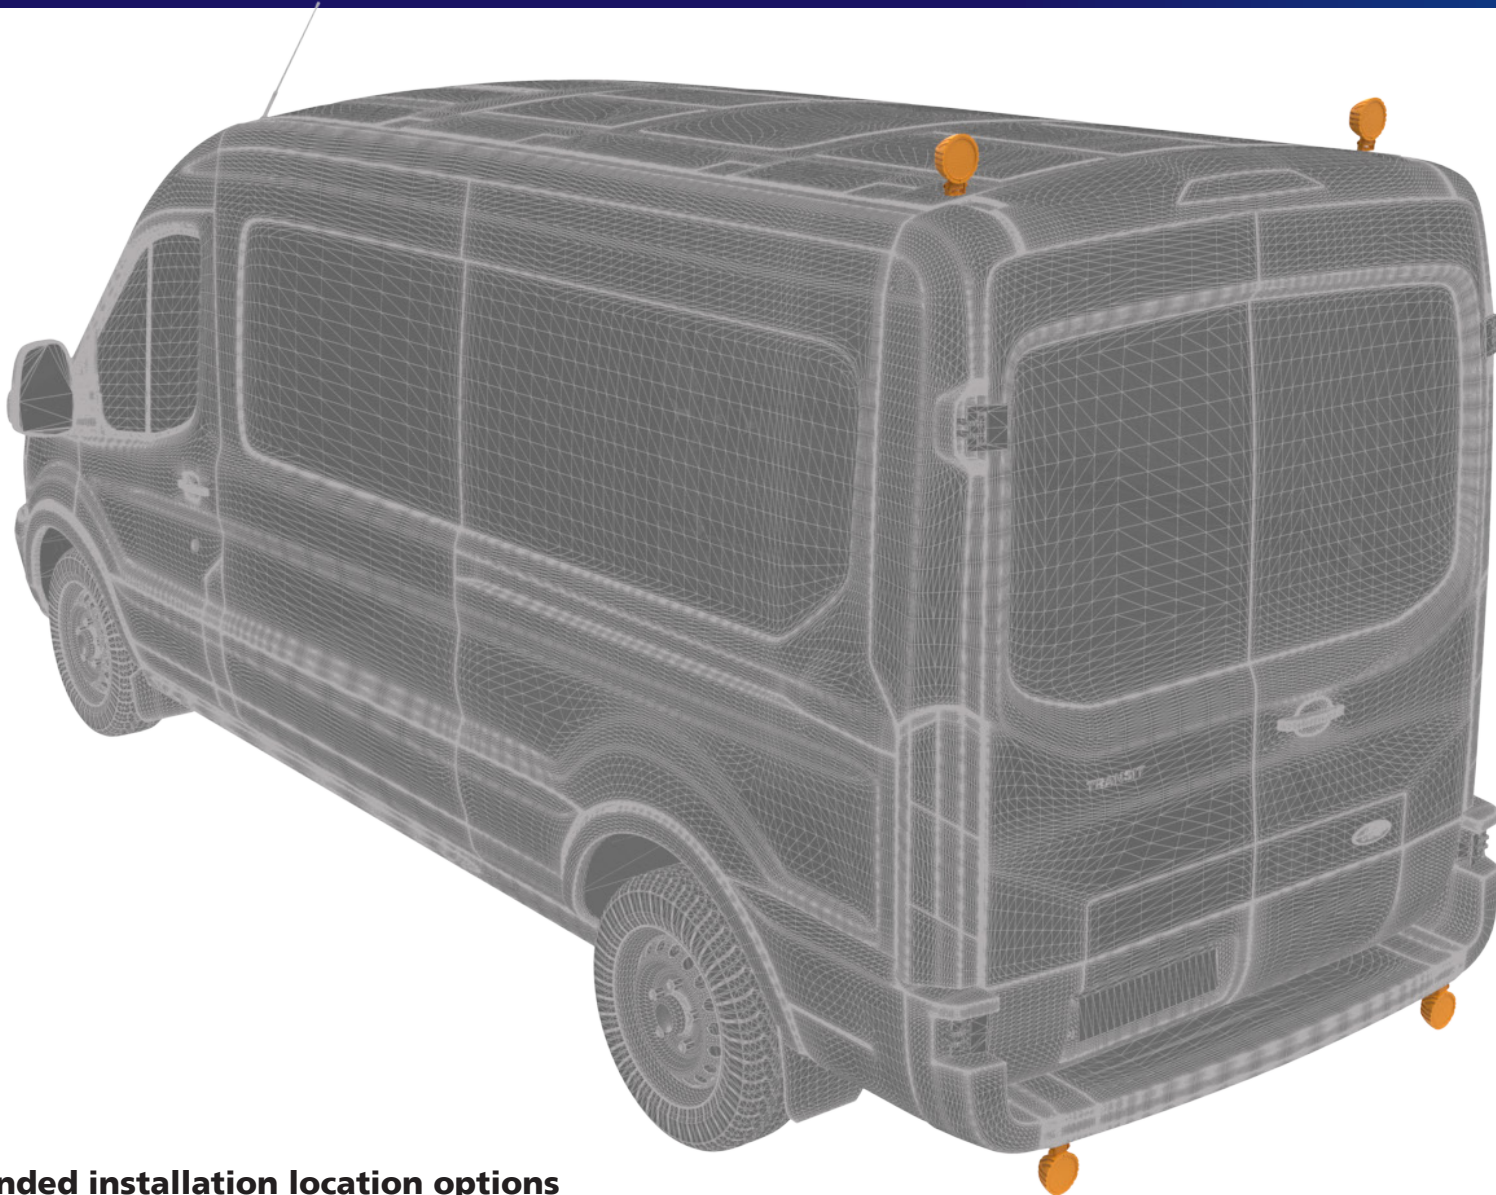

WORKLAMPS

Recommended installation location options