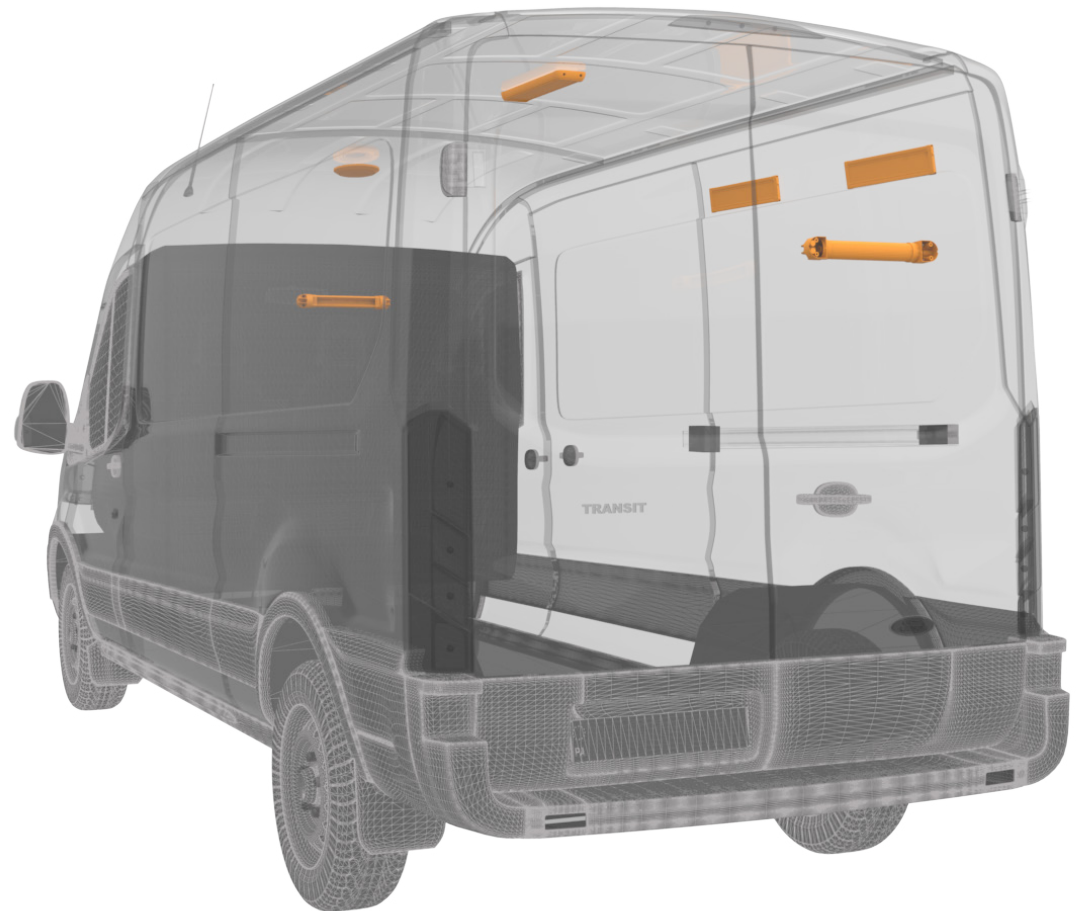

INTERIOR LIGHTING

Recommended installation location options