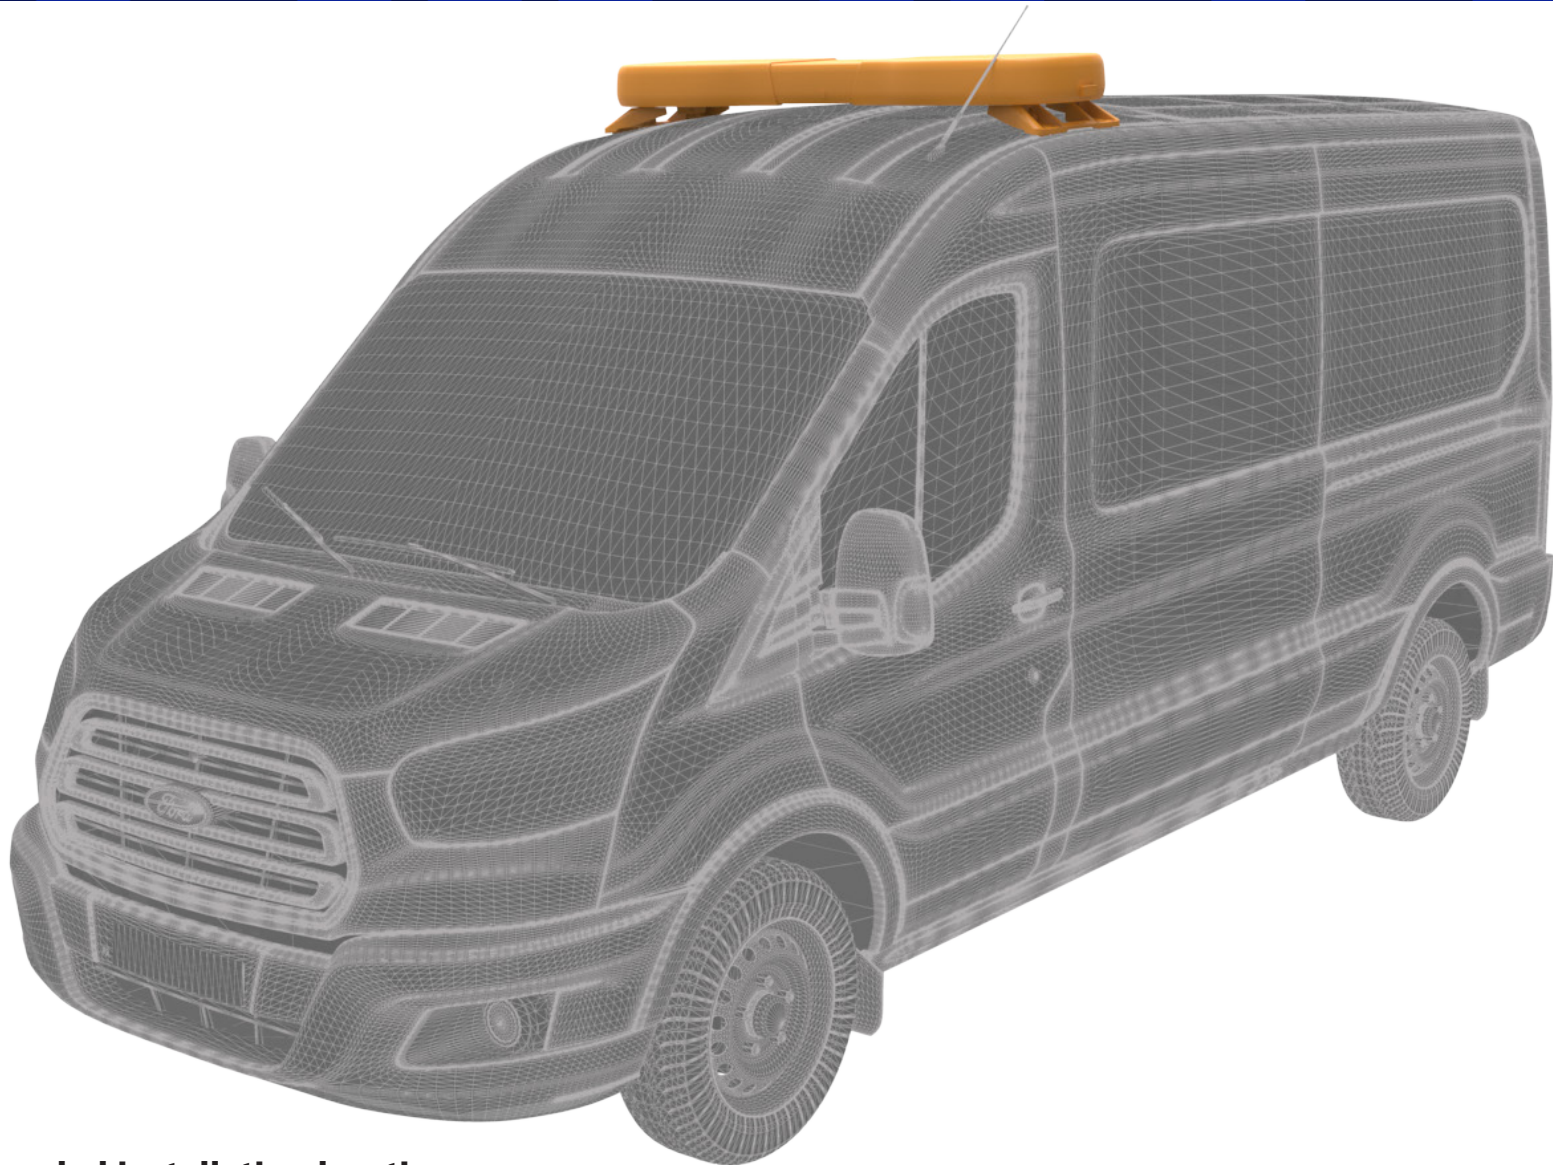

LIGHTBARS

Recommended installation location