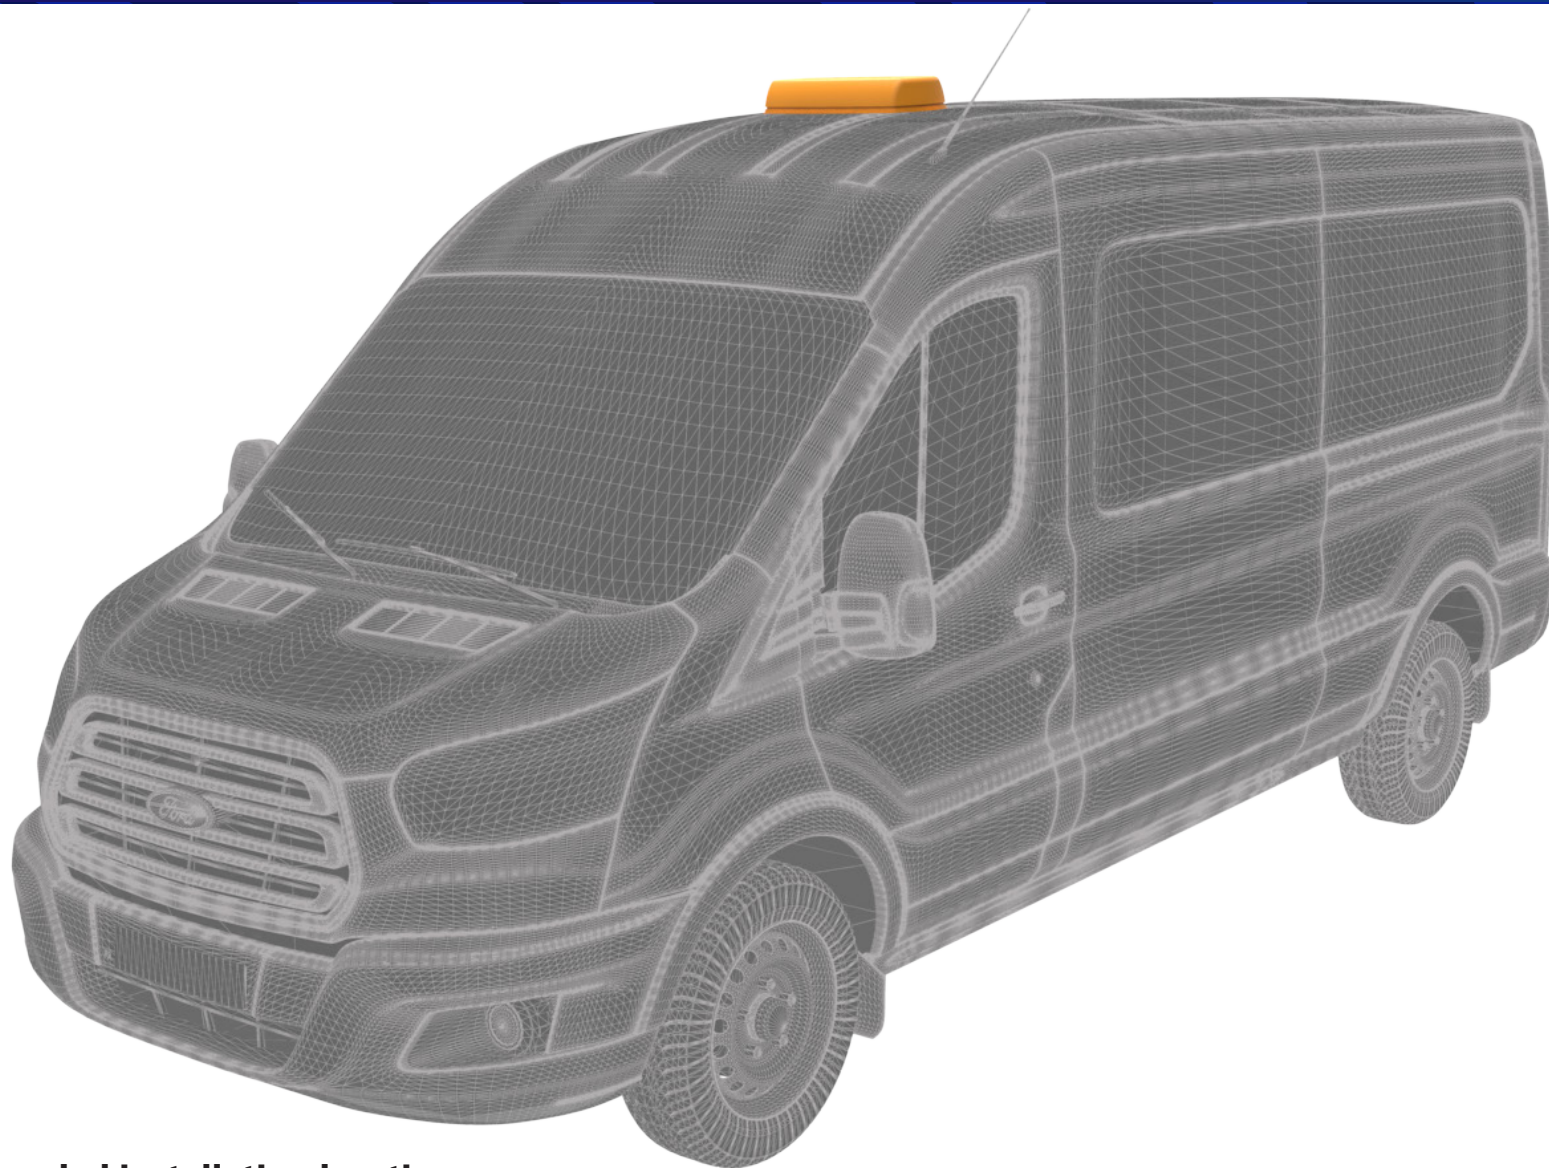

MINIBARS

Recommended installation location