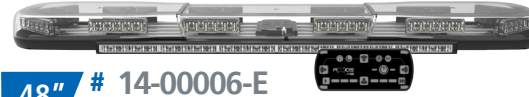

48" # 14-00006-E

- **C** Amber
- **T** 12 LEDs, 1 Safety Director
- **V** 12-24
- **A** 13.3
- ☑ SAE J845 Class I, Cal. Title 13, R65, R10
- 🕒 5 Year

21 Series

SAE Class I LED Lightbar

22" # 21-00002-E

- **C** Amber
- **T** 6 LEDs
- **V** 12
- **A** 3.0
- ☑ SAE J845 Class I, Cal. Title 13
- 🕒 5 Year