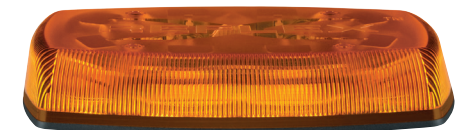

5580A REFLEX

- **C** Amber
- **V** 12-24
- **A** 2.7
- **X** 4 Bolt
- **⊕** SAE J845 Class II, CE, R10, IP65
- **⌚** 3 Year

AVAILABLE COLORS

Amber