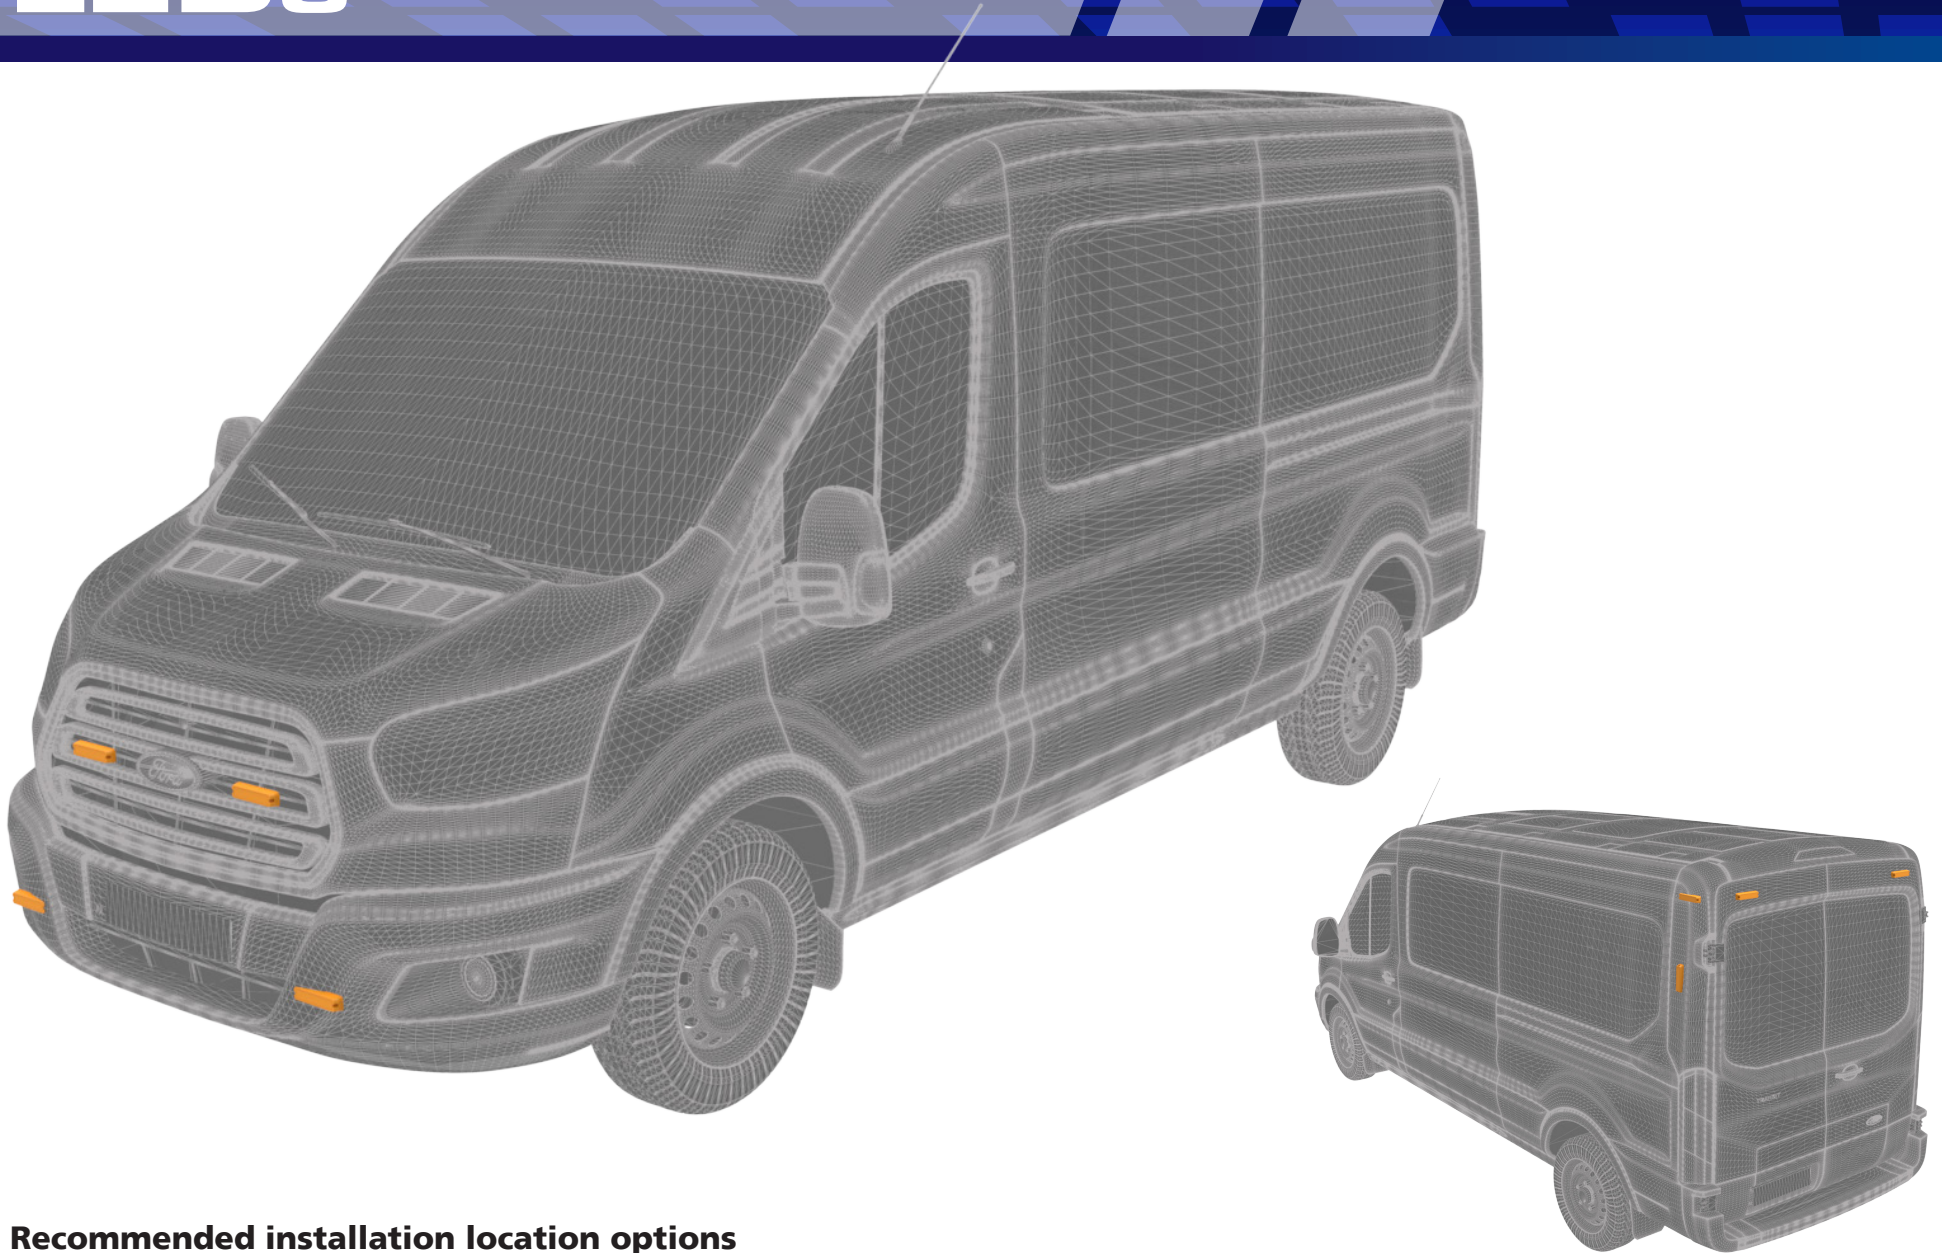

DIRECTIONAL LEDs

Recommended installation location options